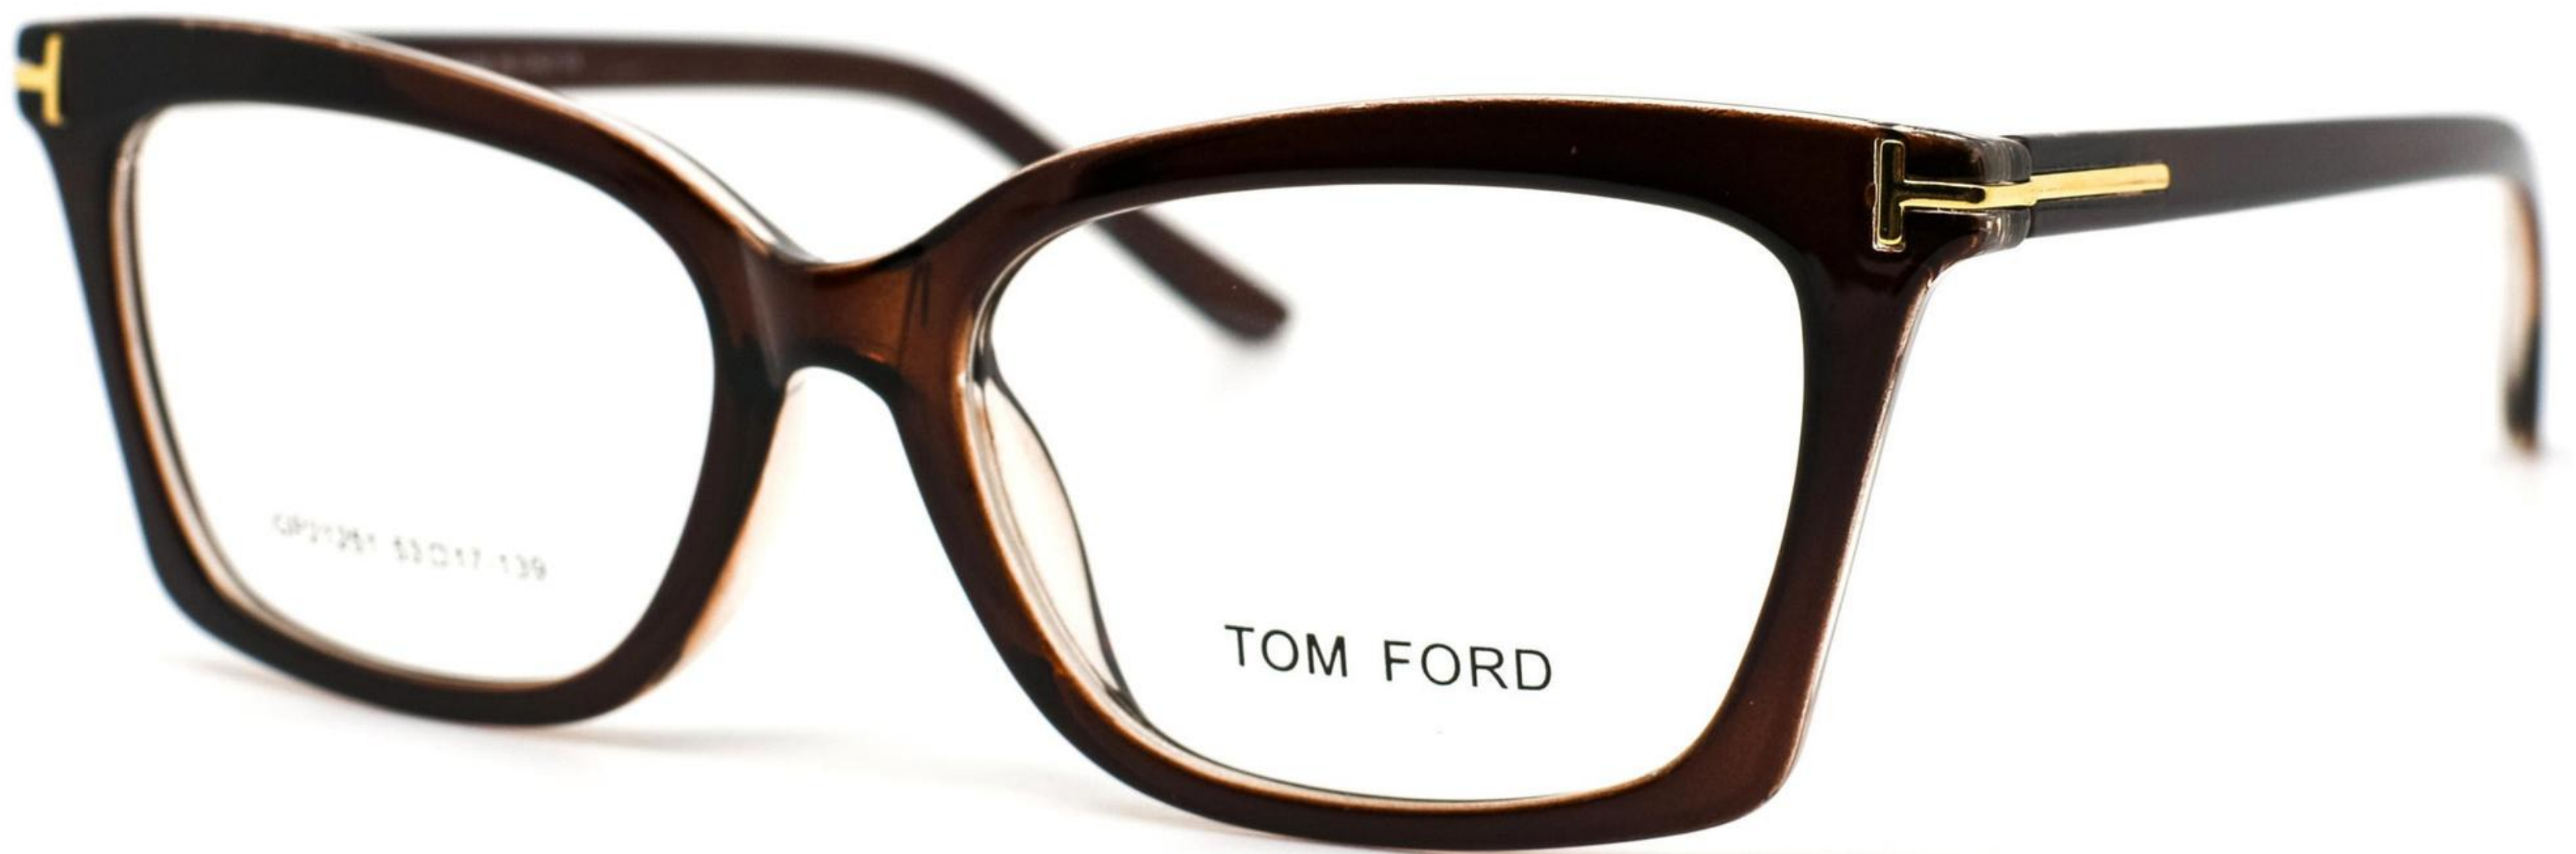

\$20BCV

GP21251

COLOR CODE: C1

SIZE: 53X17X139

MATERIAL: PASTA

Stock ilimitado

\$20BCV

GP21251