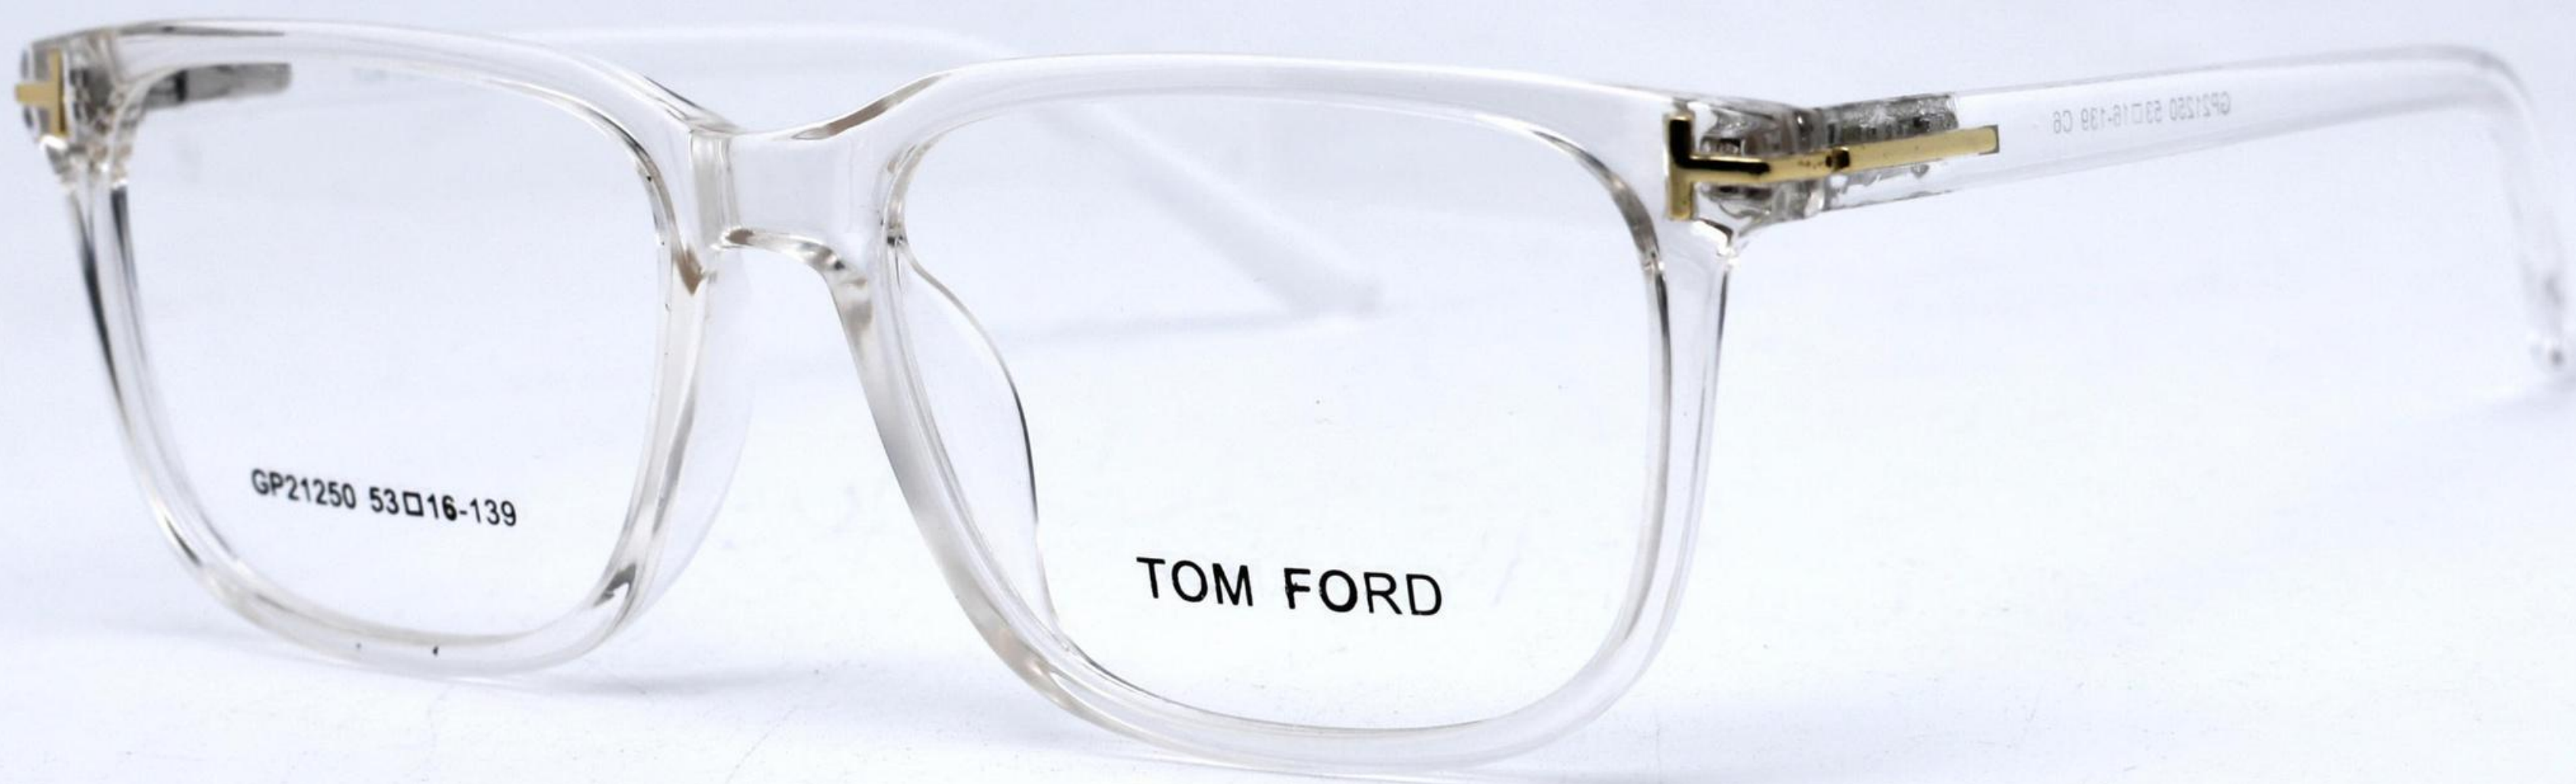

VISION
STATUS

GP21250

COLOR CODE: C6

SIZE: 53X16X139

MATERIAL: PASTA

Stock ilimitado

$20BCV