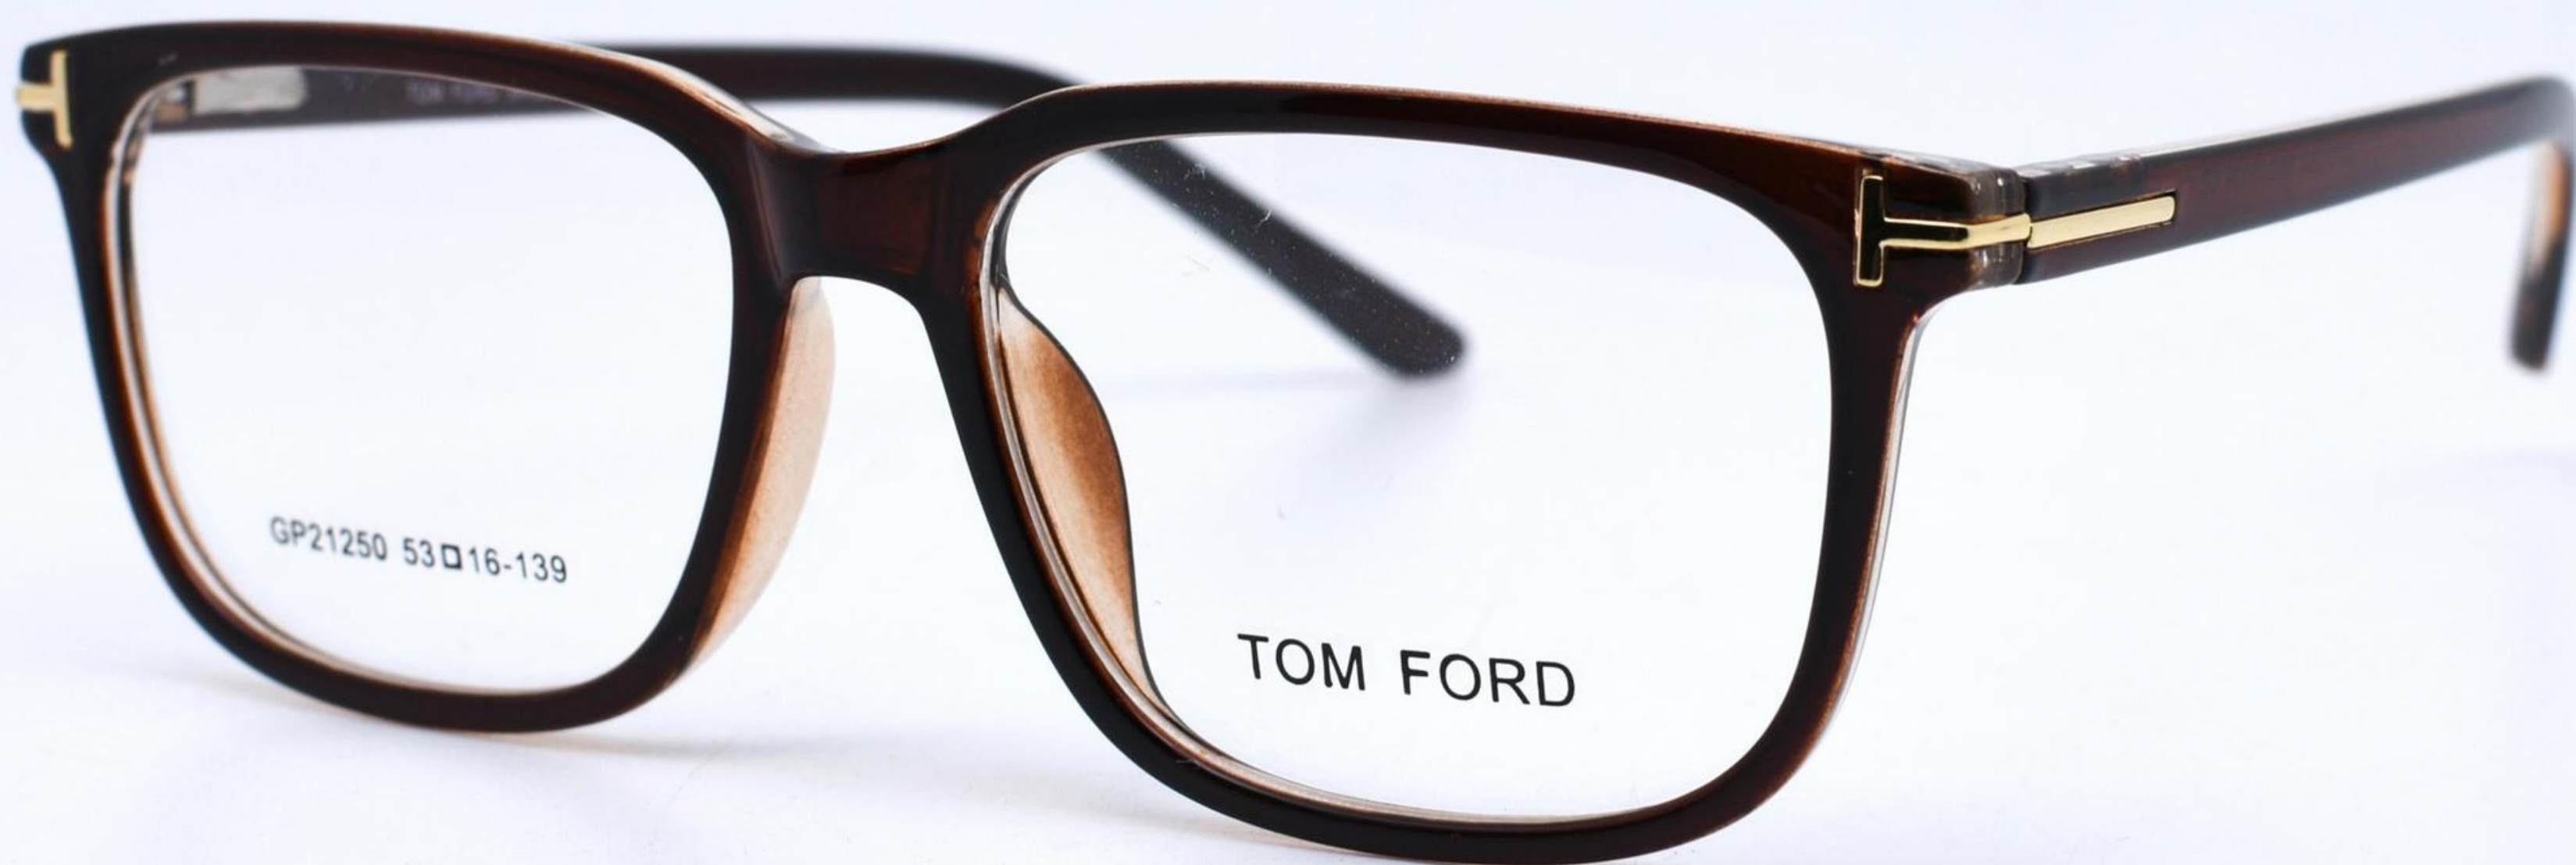

VISION
STATUS

GP21250

COLOR CODE: C2

SIZE: 53X16X139

MATERIAL: PASTA

$20BCV