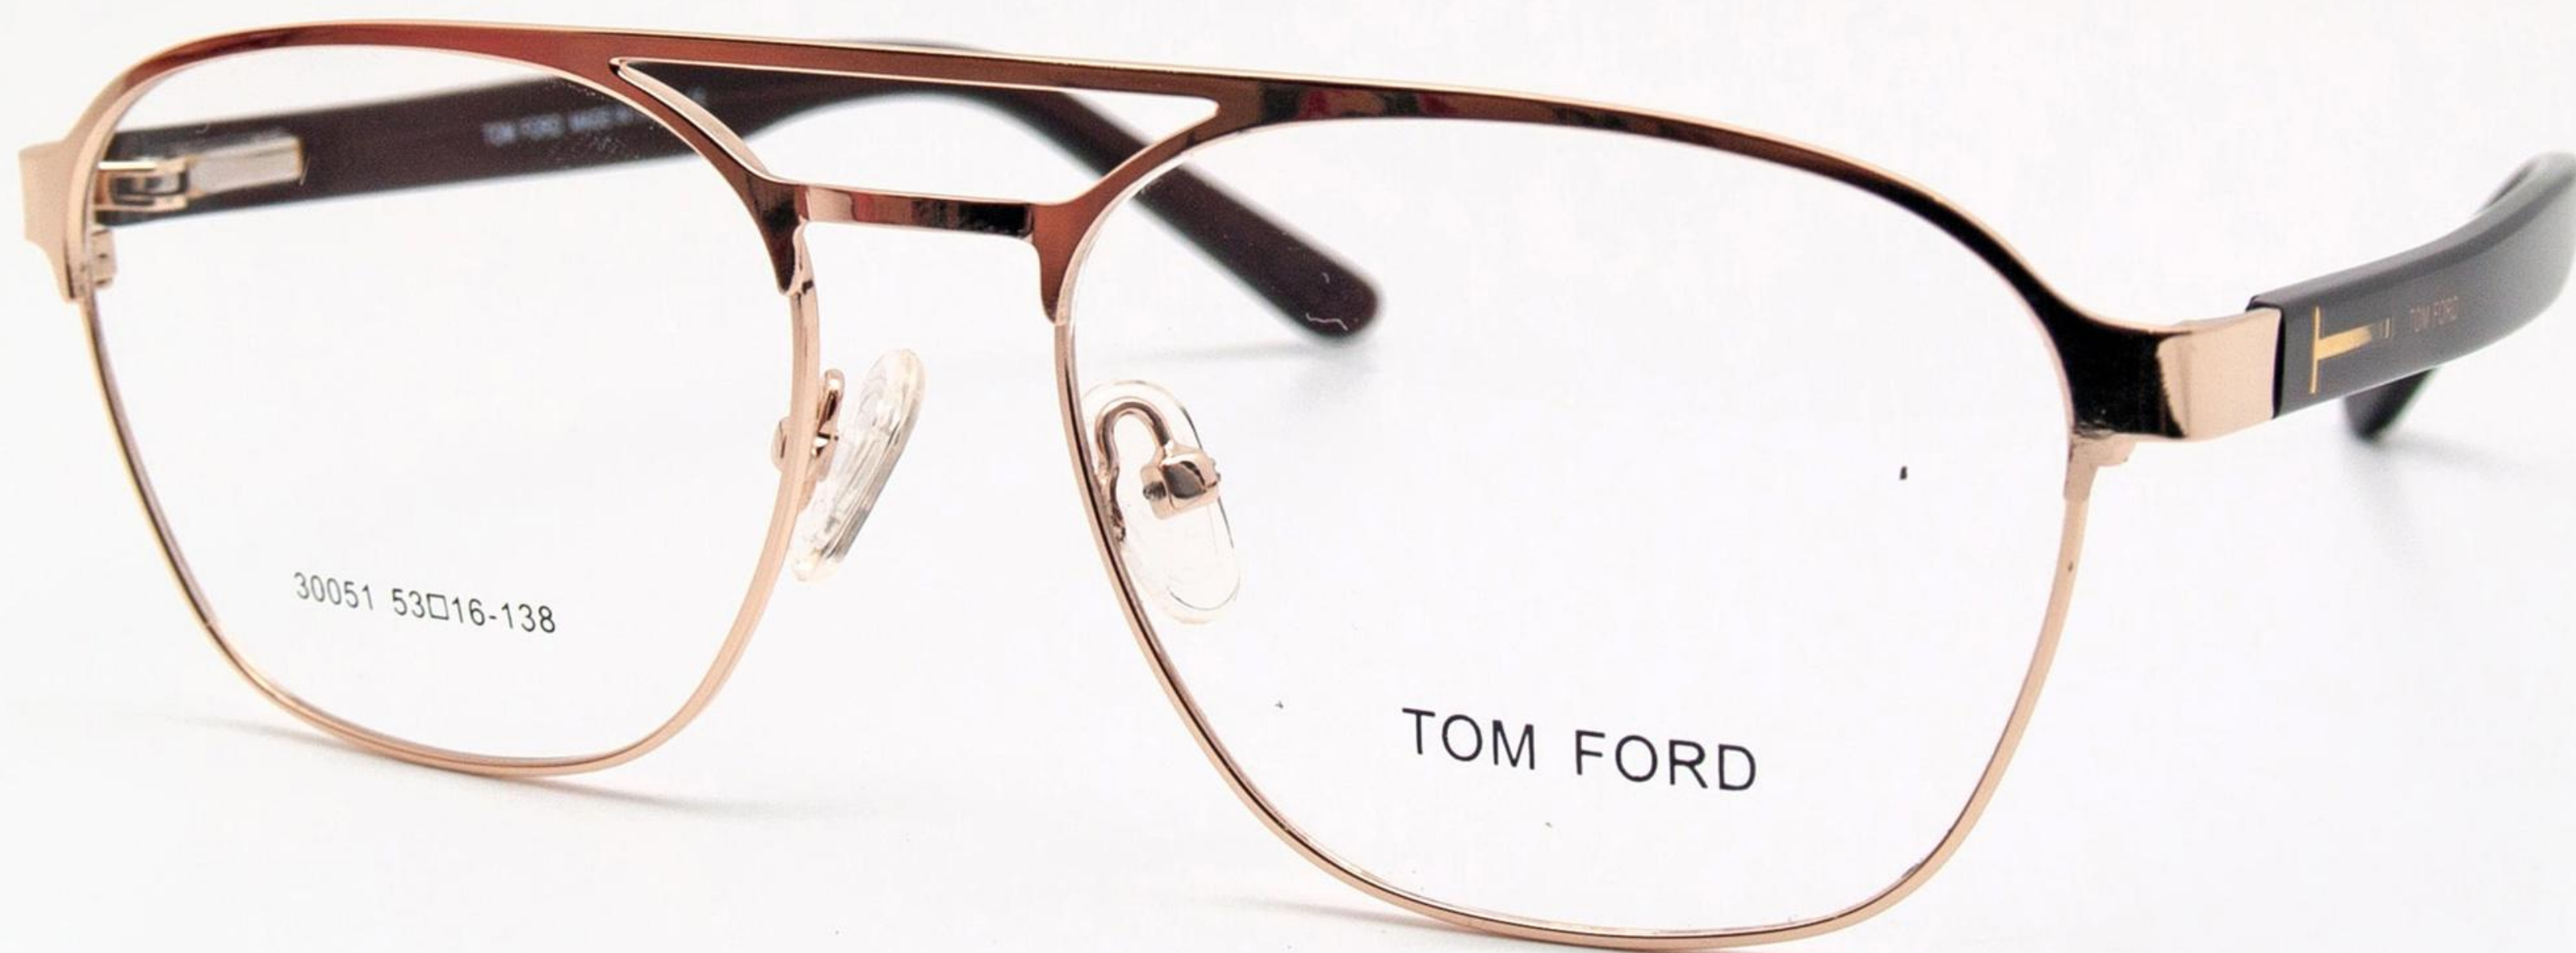

MATERIAL: METAL

\$20BCV

VISION
STATUS

30051

COLOR CODE: C4

SIZE: 53X16X138

MATERIAL: METAL

\$20BCV