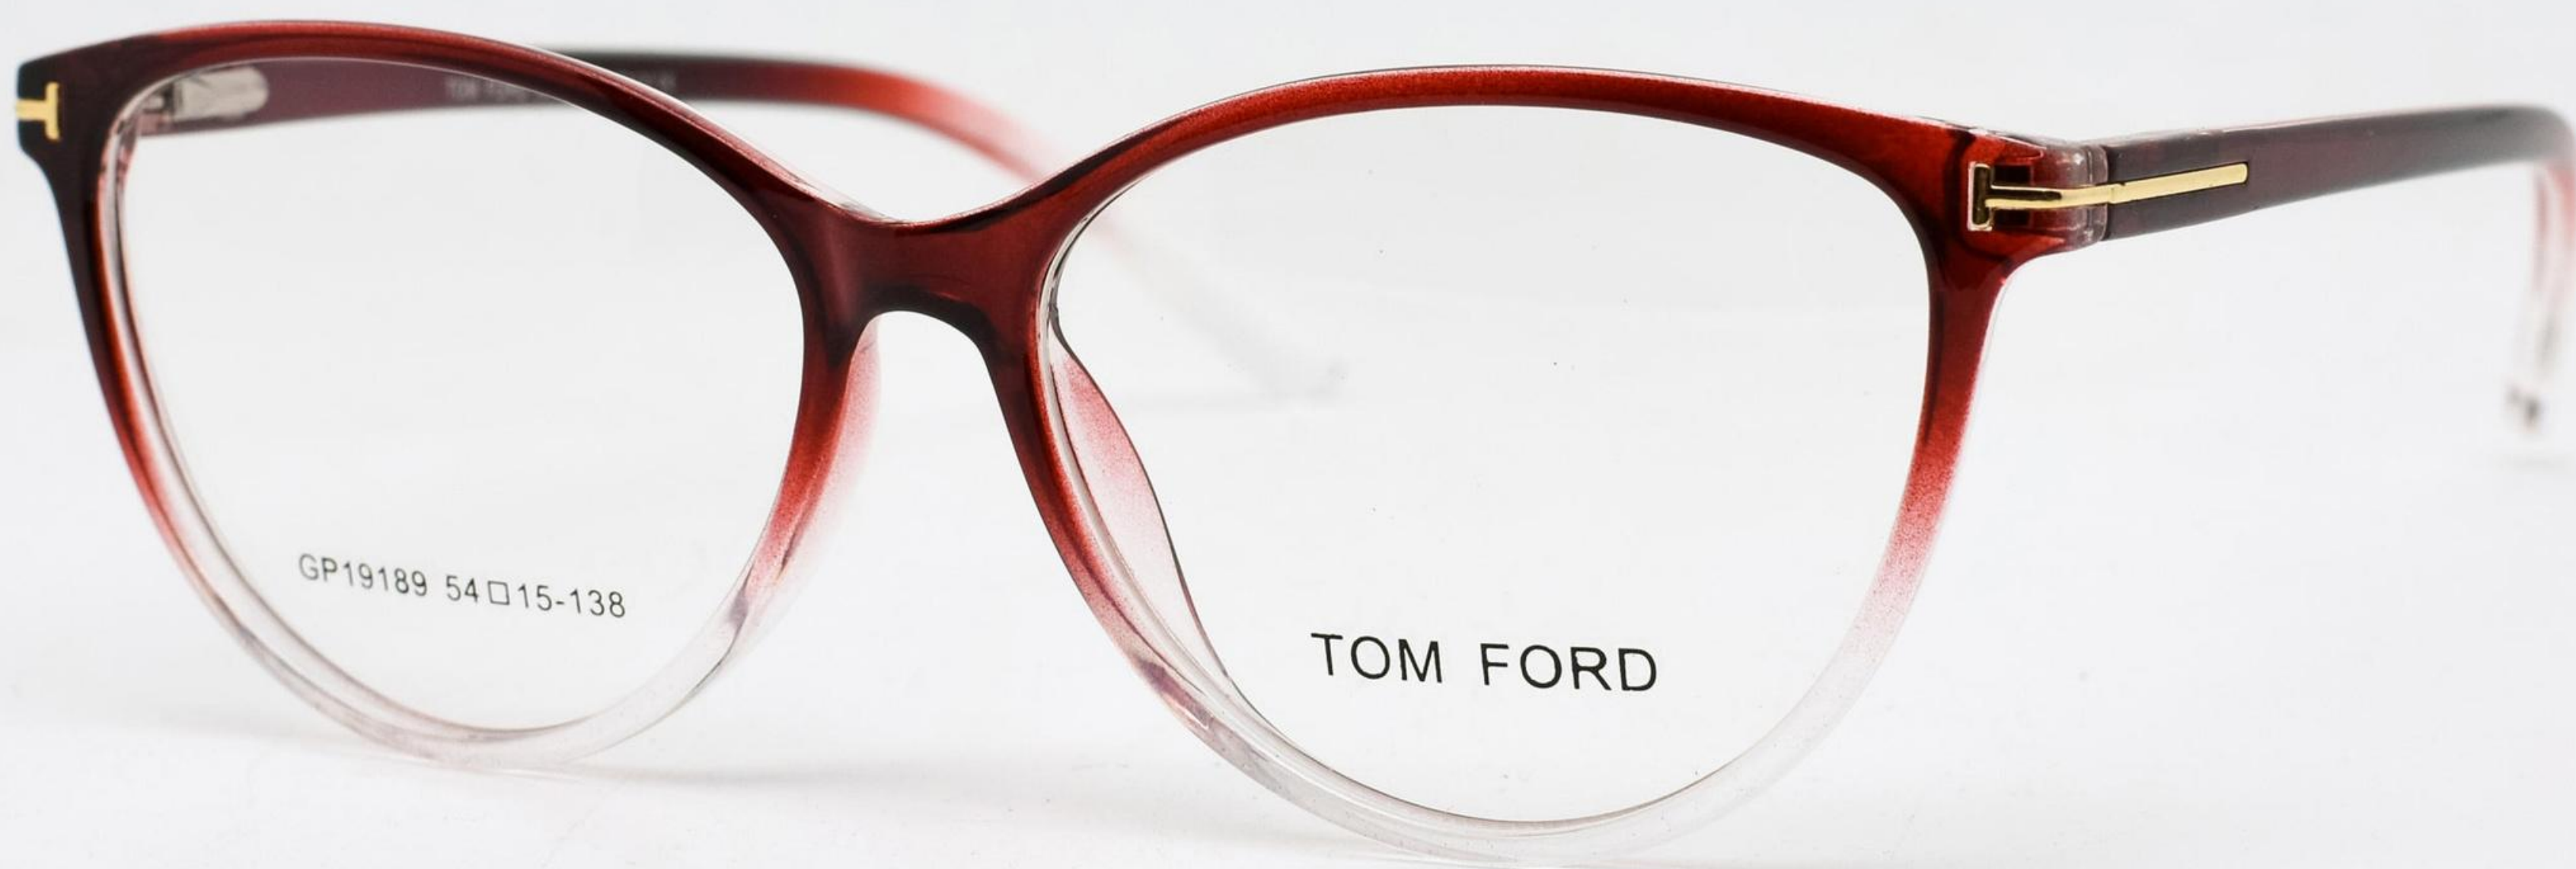

VISION
STATUS

GP19189

COLOR CODE: C4

SIZE: 54X15X138

MATERIAL: PASTA

Stock ilimitado

$20BCV