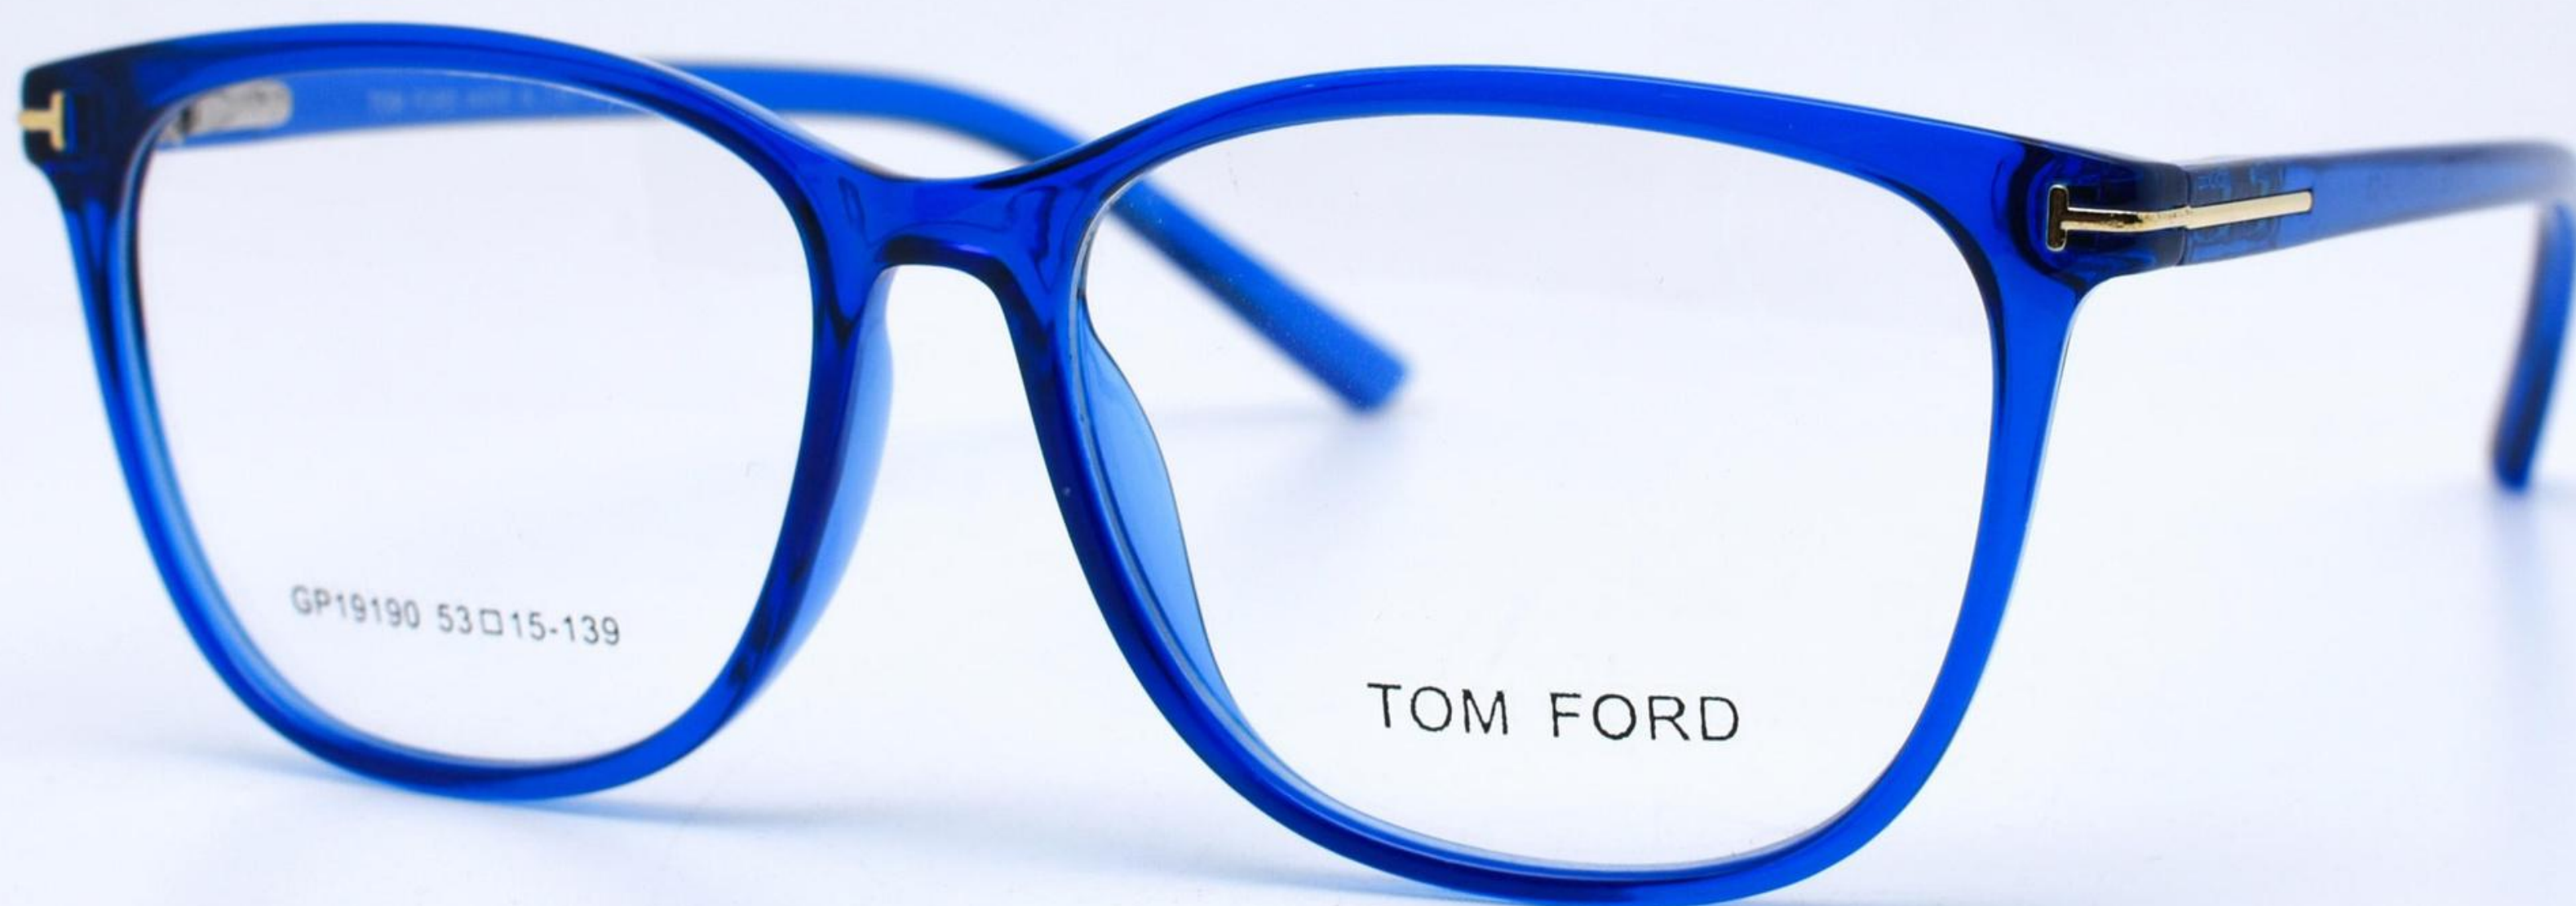

GP19190

COLOR CODE: C4

SIZE: 53X15X139

MATERIAL: PASTA

\$20BCV

VISION
STATUS

GP19190

COLOR CODE: C5