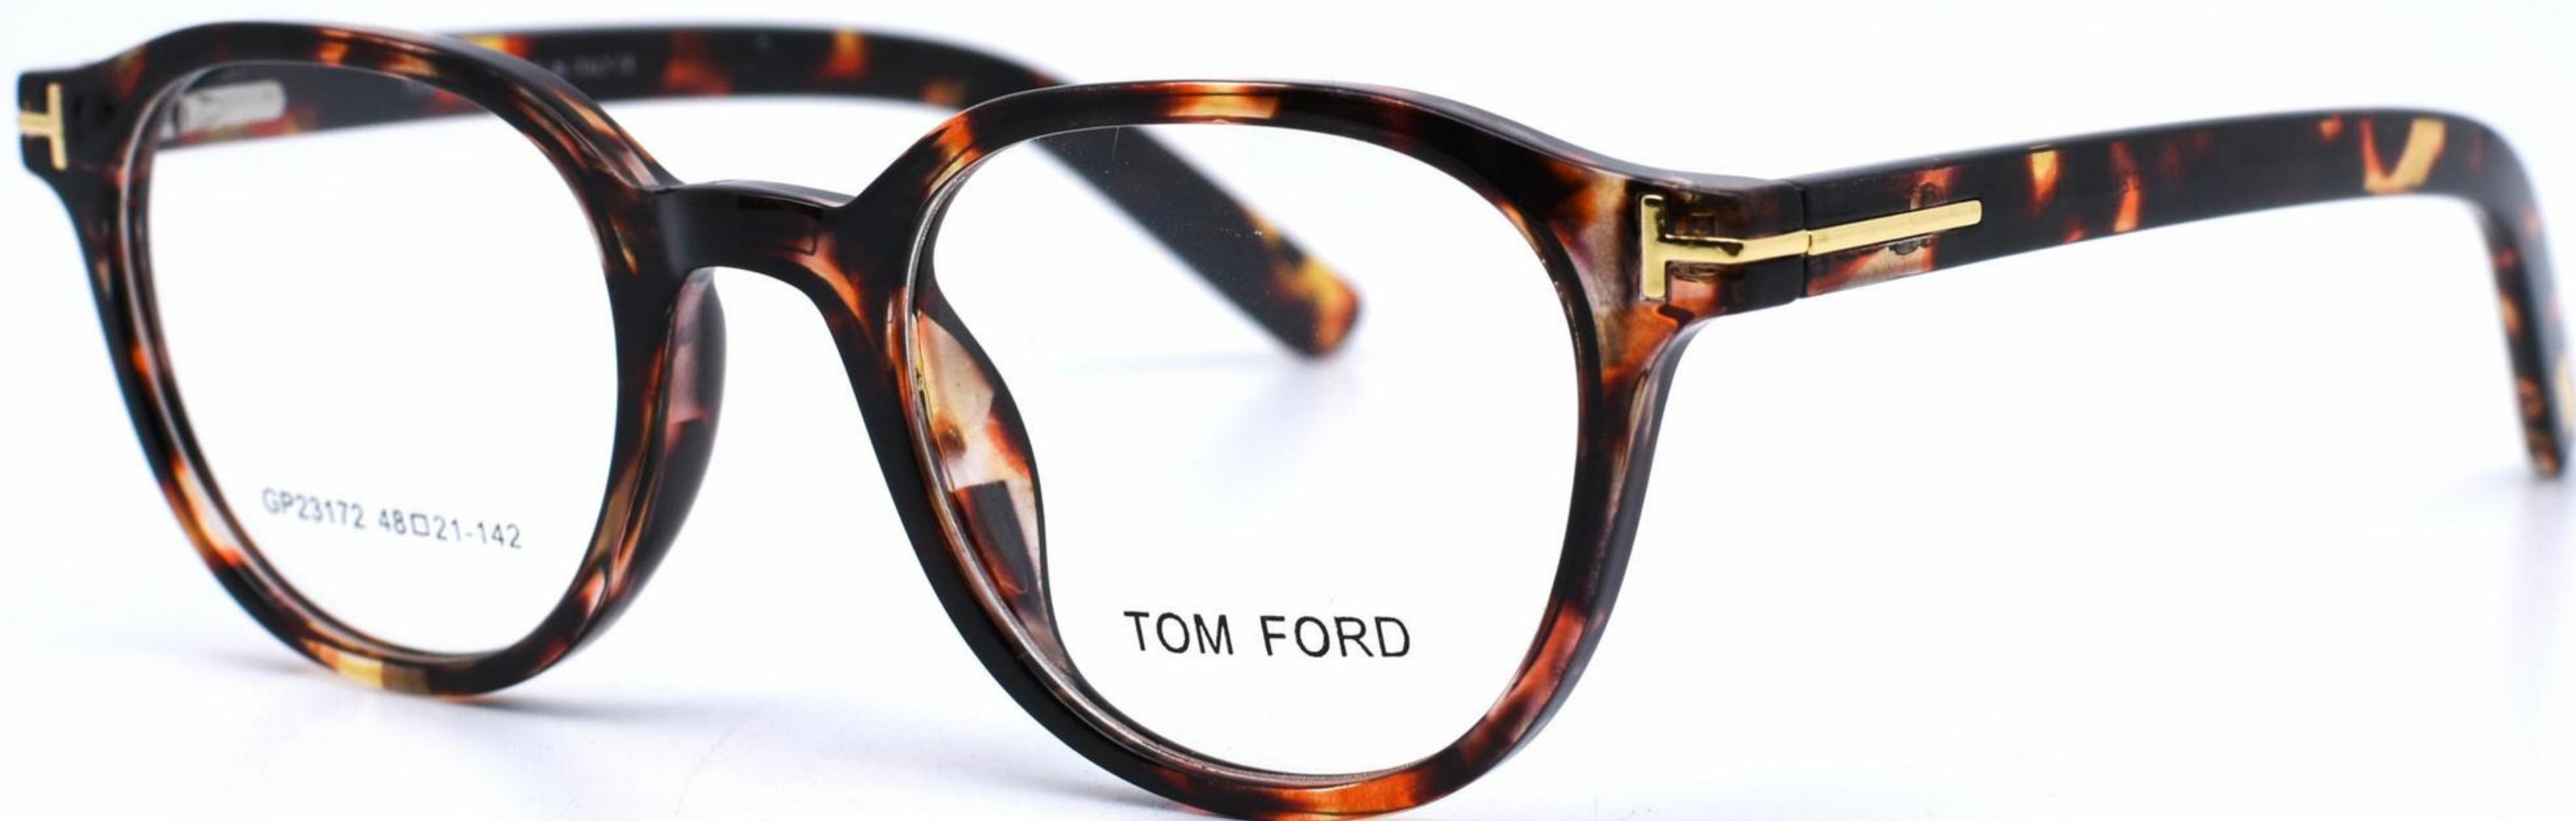

GP23172

COLOR CODE: C3

SIZE: 48X21X142

MATERIAL: PASTA

Stock ilimitado

\$20BCV

VISION
STATUS

GP23172