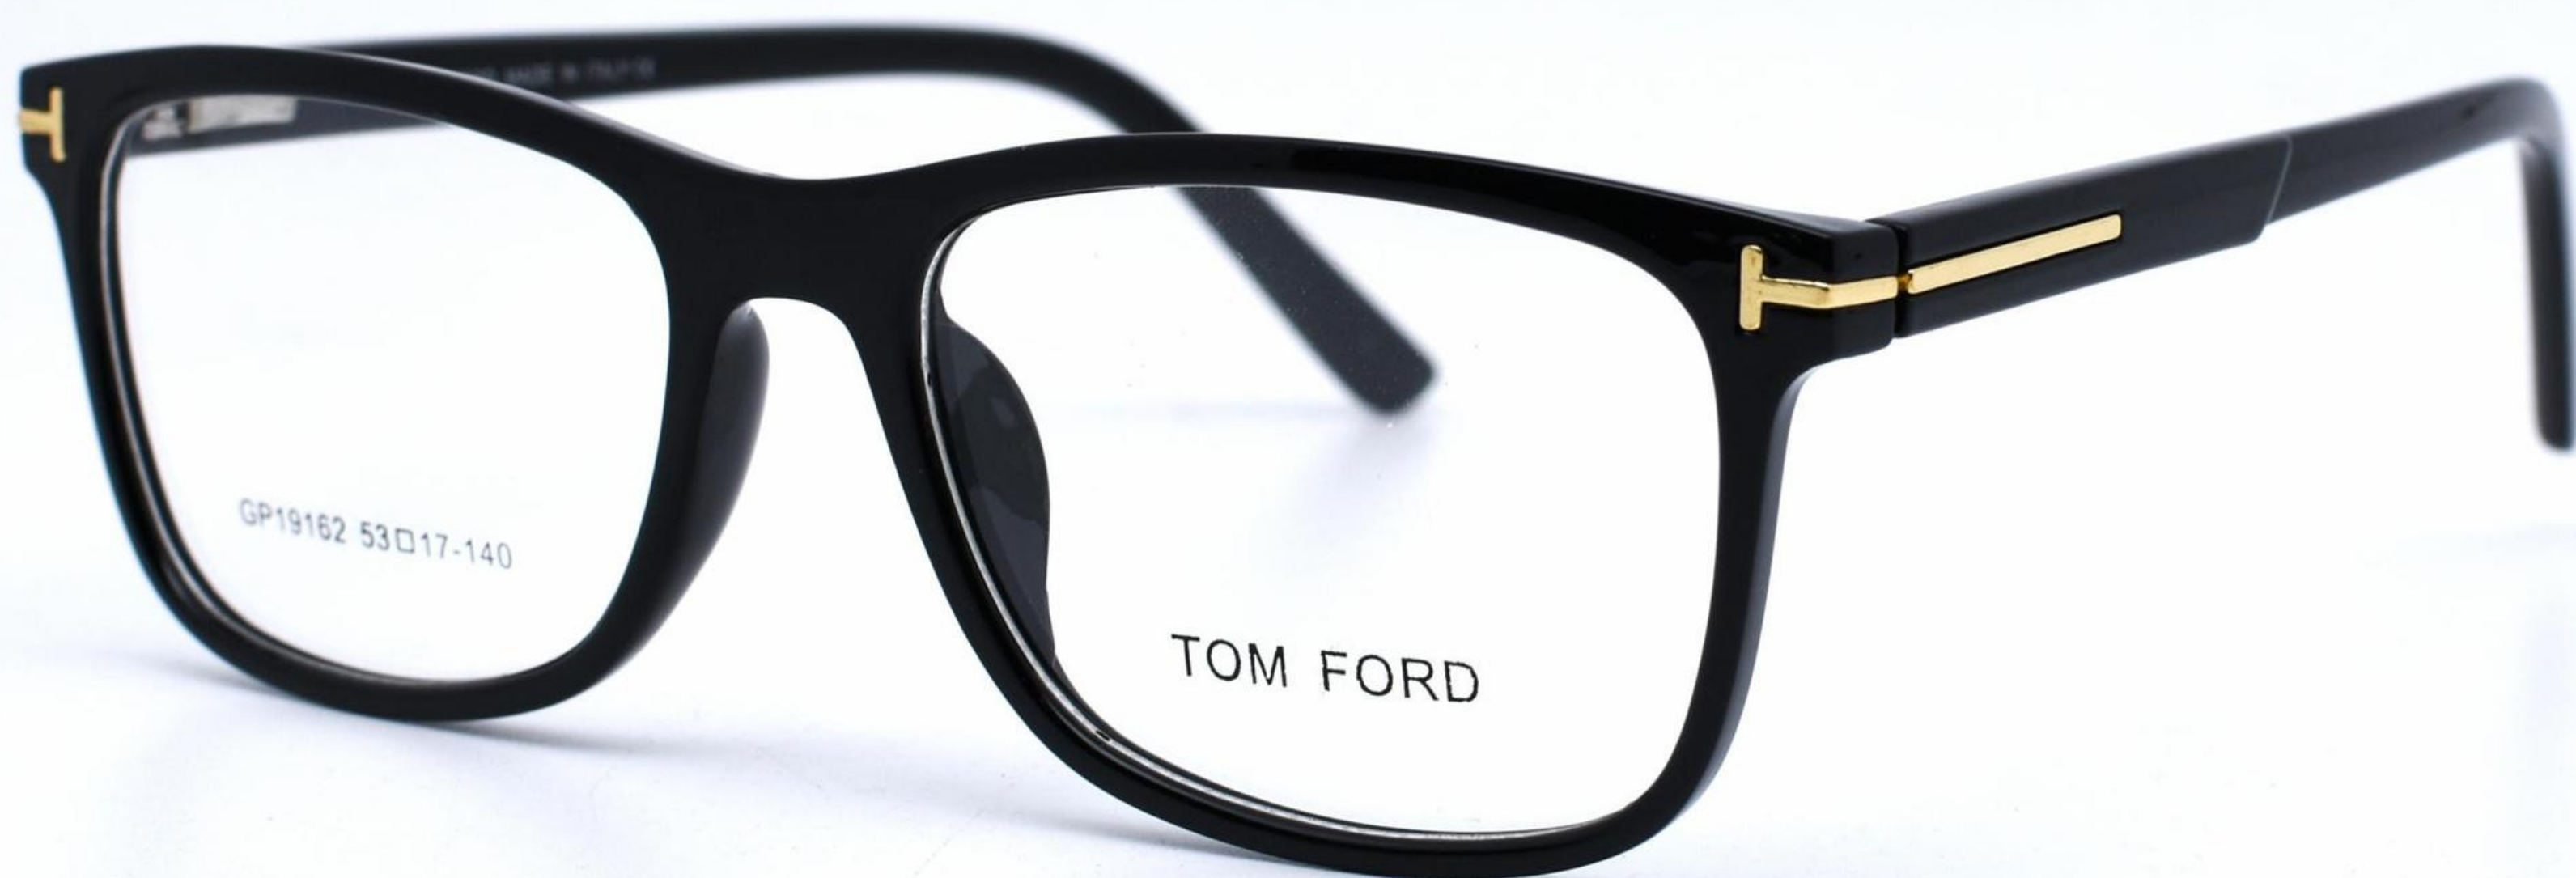

VISION
STATUS

GP19162

COLOR CODE: C1

SIZE: 53X17X140

MATERIAL: PASTA

$20BCV