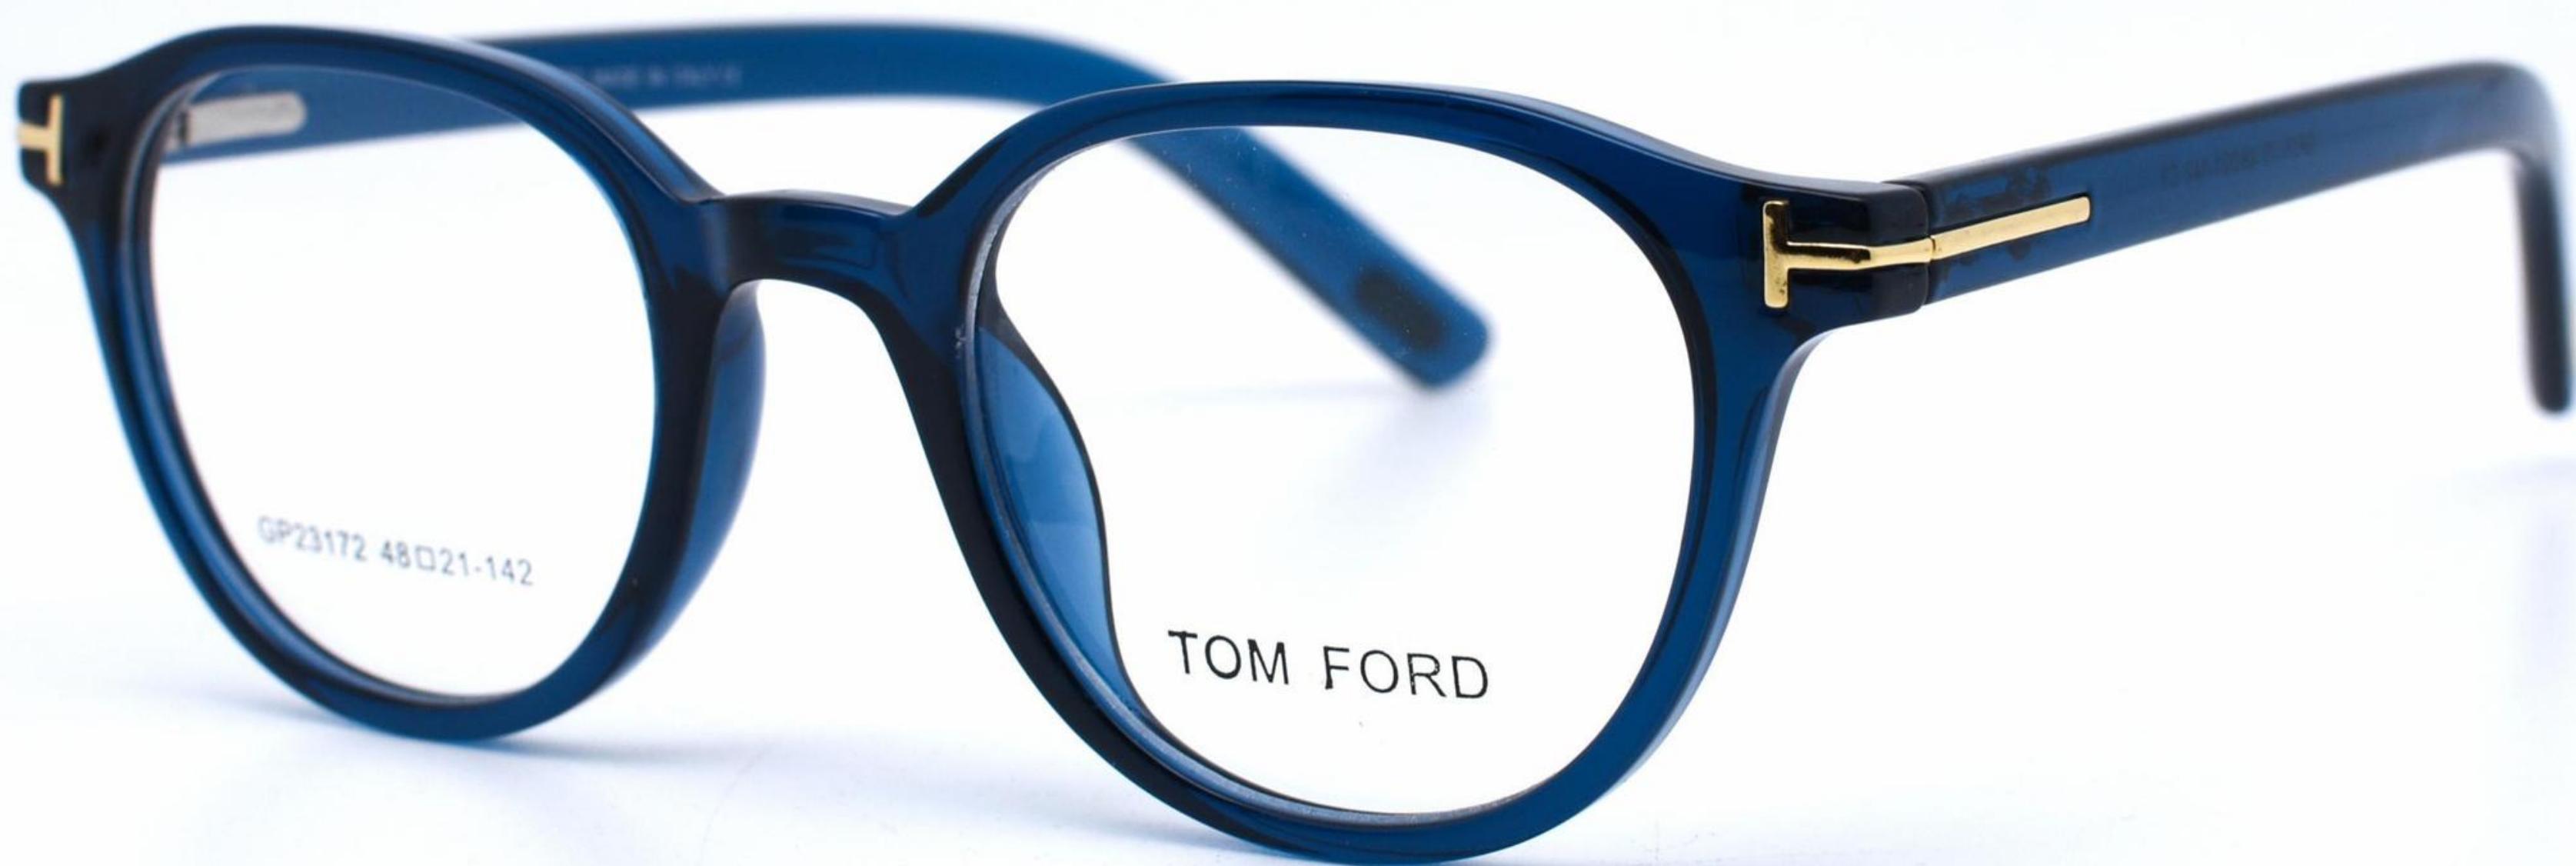

VISION
STATUS

GP23172

COLOR CODE: C2

SIZE: 48X21X142

MATERIAL: PASTA

Stock ilimitado

\$20BCV

VISION
STATUS